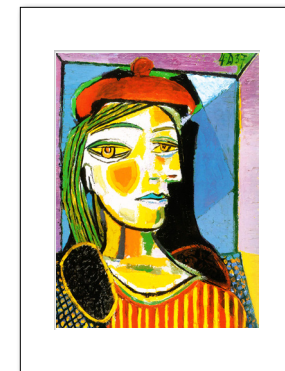

Femme au béret rouge
Mounted Print 20x25 ~ 8x10": PP2025010616
Mounted Print 28x35 ~ 11x13¾": PP2835010616
Mounted Print 30x40 ~ 12x15¾": PP3040010616