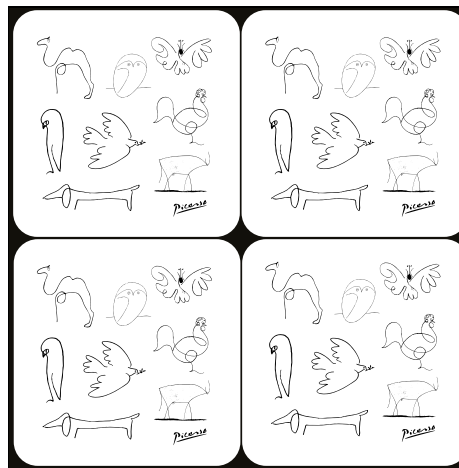

Les Animaux
CSP4004