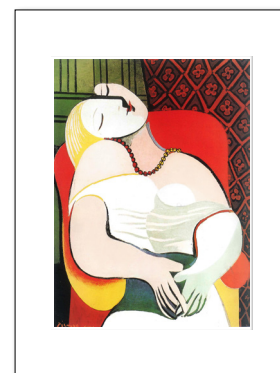

Le Rêve, 1932
Mounted Print 20x25 ~ 8x10": PP2025010539
Mounted Print 28x35 ~ 11x13¾": PP2835010539
Mounted Print 30x40 ~ 12x15¾": PP3040010539