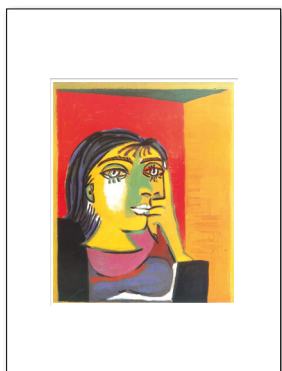

Portrait de Dora Maar, 1937
Mounted Print 20x25 ~ 8x10": PP2025010284
Mounted Print 28x35 ~ 11x13¾": PP2835010284
Mounted Print 30x40 ~ 12x15¾": PP3040010284