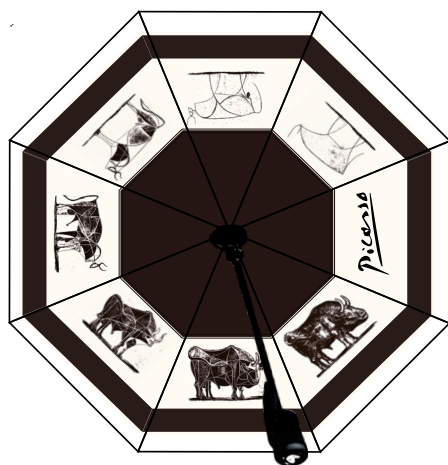

Les Métamorphoses du taureau, 1945
PARA011