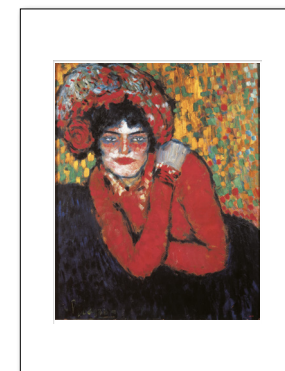

L'Attente (Margot), 1901
Mounted Print 20x25 ~ 8x10": PP2025010268
Mounted Print 28x35 ~ 11x13¾": PP2835010268
Mounted Print 30x40 ~ 12x15¾": PP3040010268