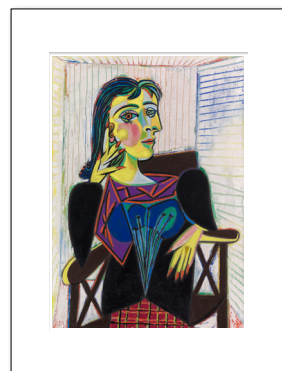

Portrait de Dora Maar, 1937
Mounted Print 20x25 ~ 8x10": PP2025010298
Mounted Print 28x35 ~ 11x13¾": PP2835010298
Mounted Print 30x40 ~ 12x15¾": PP3040010298