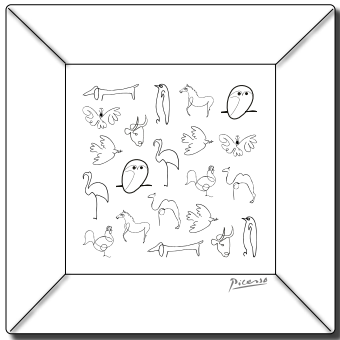

Ceramic Valet Tray VP0224