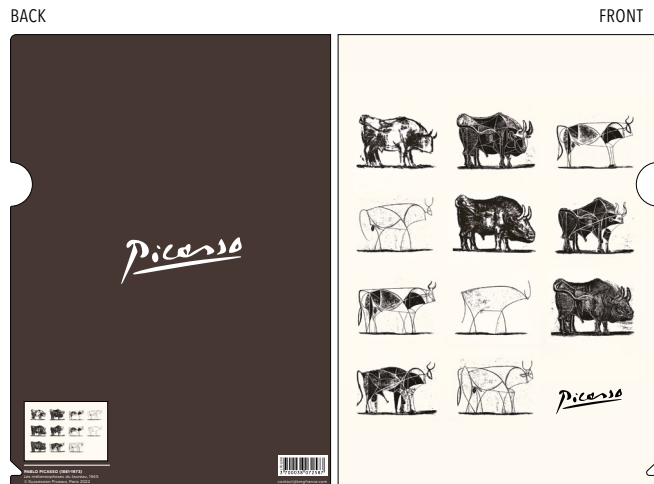

Document folder

Polypropylene folder for A4 sheets
Full-color printing on the front
Includes a white sheet inside

Packaged in an individual bag

Les Métamorphoses du taureau, 1945
LFOL388