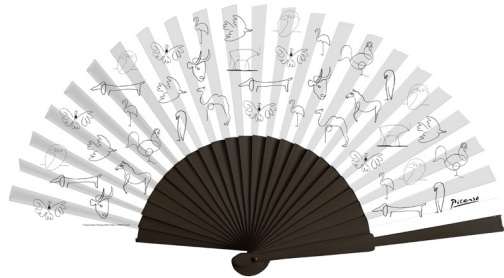

Includes:

- Suede or organza case
- Personalized label

Additional options:

- Customized wrap on the handle
- Customized packaging

Size	MOQ	Weeks
42x23 cm ~ 16½x9"	24	2-3

Les 3 Visages
EV125

Hand fan

Les Animaux - EV010