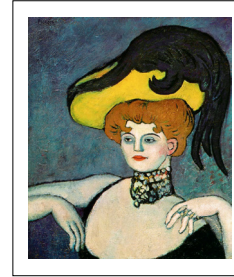

PABLO PICASSO (1881-1973)
Courtisane avec collier de pierres précieuses
Postcard: 010602
Bookmark: 010602MP