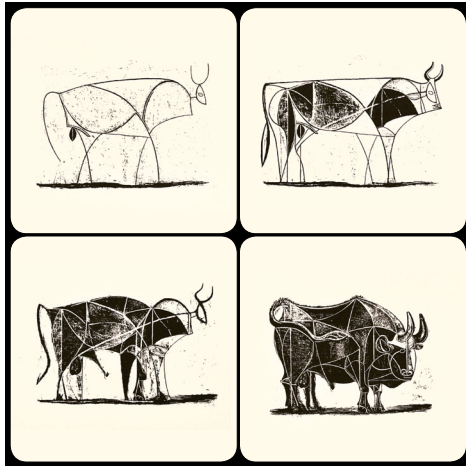

Coasters - Set of 4

Les Métamorphoses du taureau, 1945
CSP4005