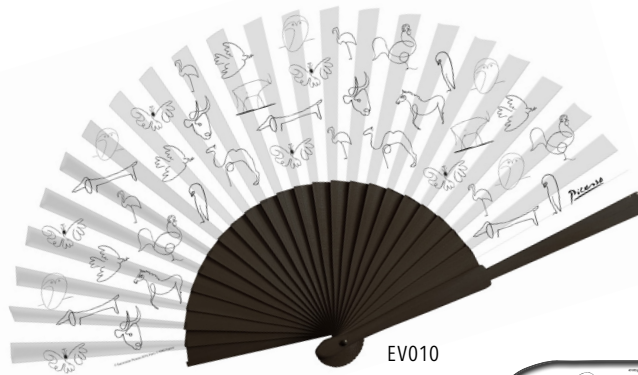

EV010

Eyeglasses case EL047

Microfiber lens cloth MF011

Posters & Mounted Prints

CMYK printing ·

For posters, several presentation options are available:

- Loose sheets
- Wrapped in cellophane with a cardboard backing
- Rolled (depending on the quantity ordered)